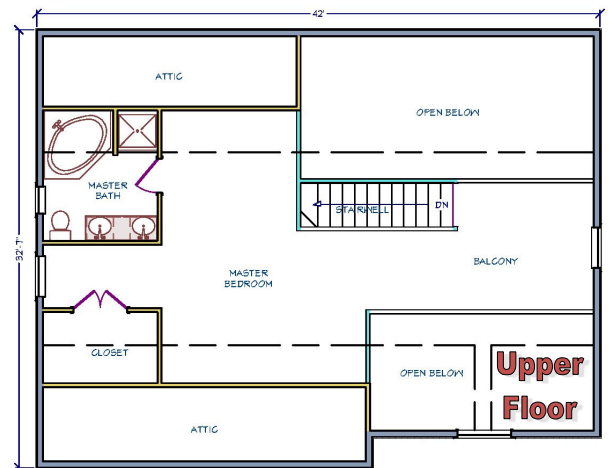

2057sq/ft Complete

- 2 Story/4 Bed/2 Bath/1 Car
- Built on Existing Foundation
- Vinyl/Shingle Exterior
- BUILT IN: 2011

GoodWillBuilders.com ~ 417-626-9663

Family Owned, Since 1986. ~ "Building for you as we would for ourselves."