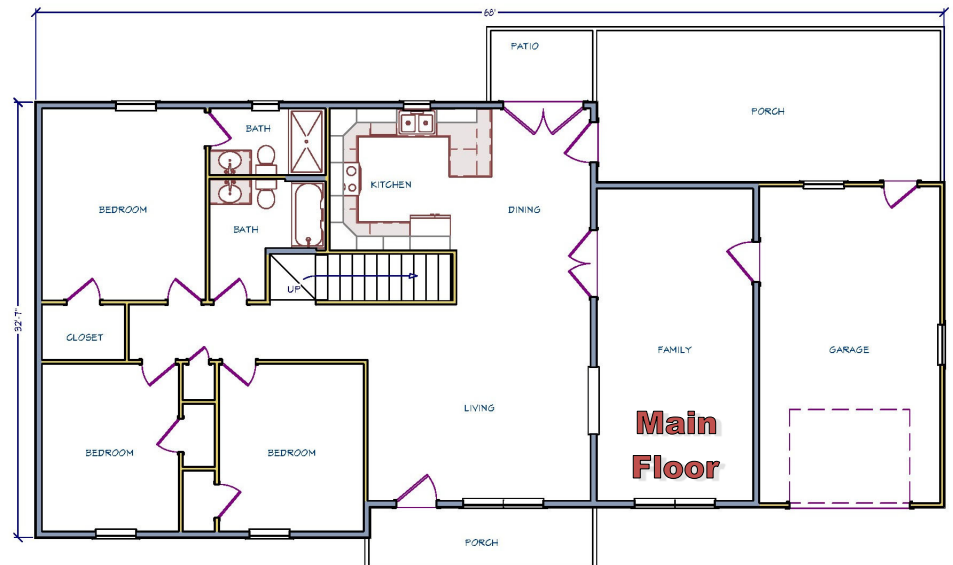

2057sq/ft Complete

- 2 Story/4 Bed/2 Bath/1 Car
- Built on Existing Foundation
- Vinyl/Shingle Exterior
- BUILT IN: 2011

GoodWillBuilders.com ~ 417-626-9663

Family Owned, Since 1986. ~ "Building for you as we would for ourselves."