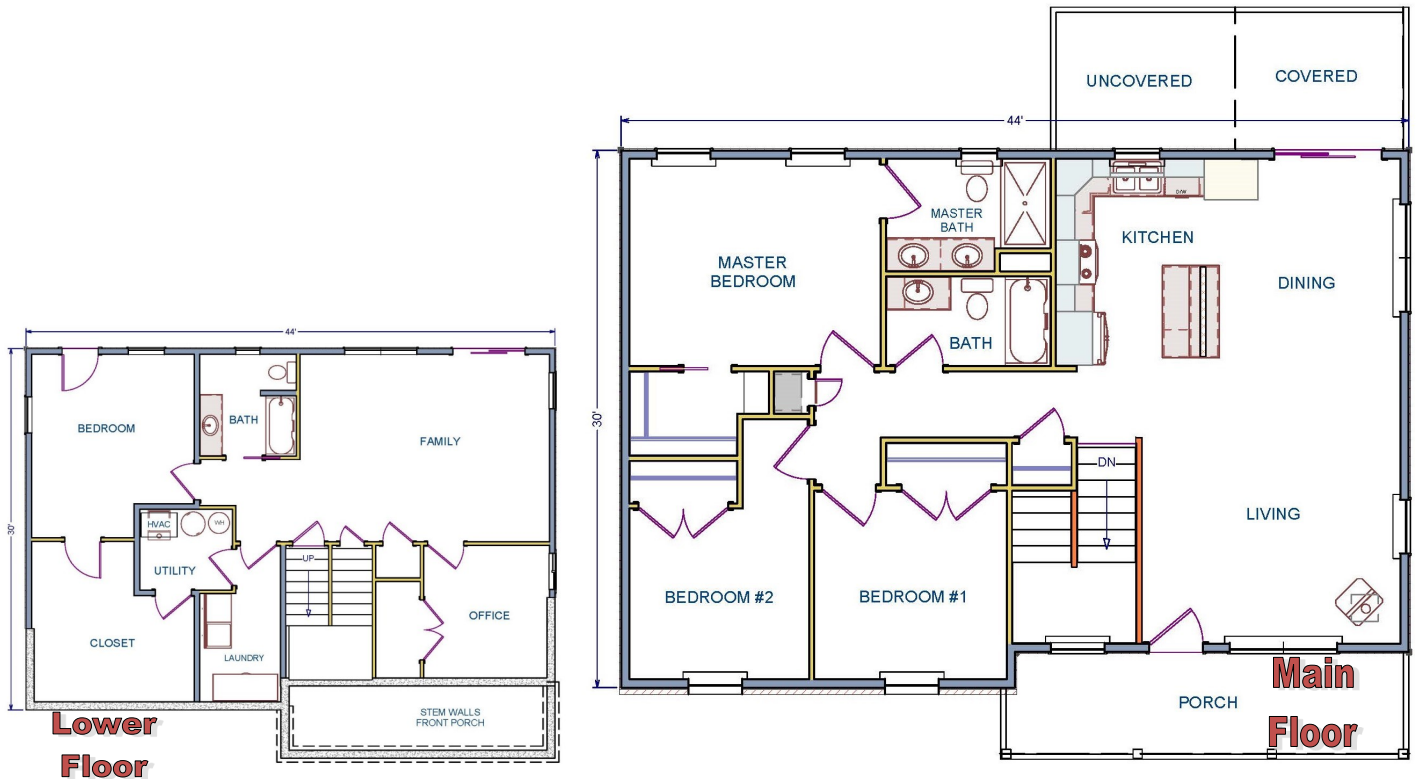

2542sq/ft Complete

- 2 Story/4 Bed/3 Bath
- Concrete Foundation Walls
- Vinyl/Stone/Shingle
- Wood Burning Stove
- BUILT IN: 2017

GoodWillBuilders.com ~ 417-626-9663

Family Owned, Since 1986. ~ "Building for you as we would for ourselves."