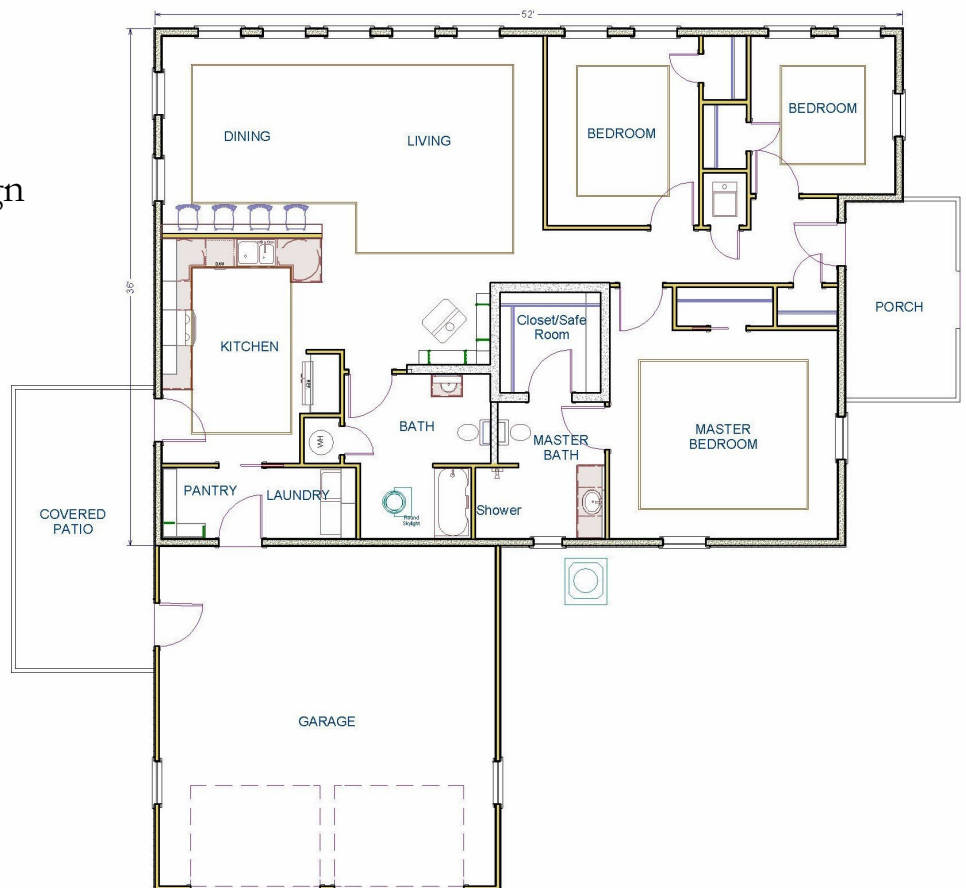

1772sq/ft Complete

- 3 Bed/2 Bath/2 Car
- Slab Floor with Tile
- Lap Siding/Metal Roof
- Energy Conscious Design
- Tray (Recessed) Ceilings
- BUILT IN: 2012

GoodWillBuilders.com ~ 417-626-9663

Family Owned, Since 1986. ~ "Building for you as we would for ourselves."