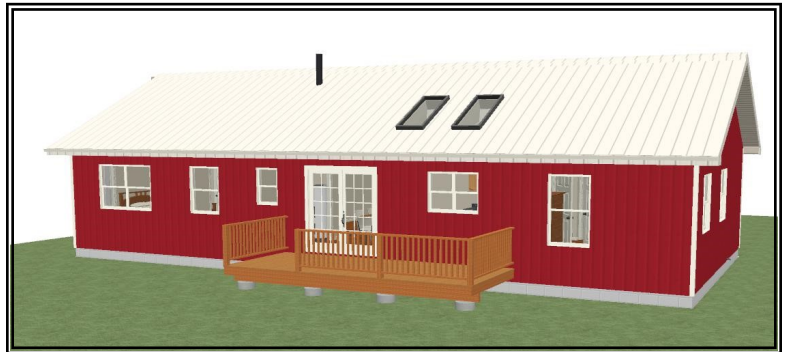

1513sq/ft Livable Shell

- 3 Bed/2 Bath
- Block Foundation
- Metal Siding/Roofing
- Chimney Flue & Skylights
- BUILT IN: 2015

GoodWillBuilders.com ~ 417-626-9663

Family Owned, Since 1986. ~ "Building for you as we would for ourselves."