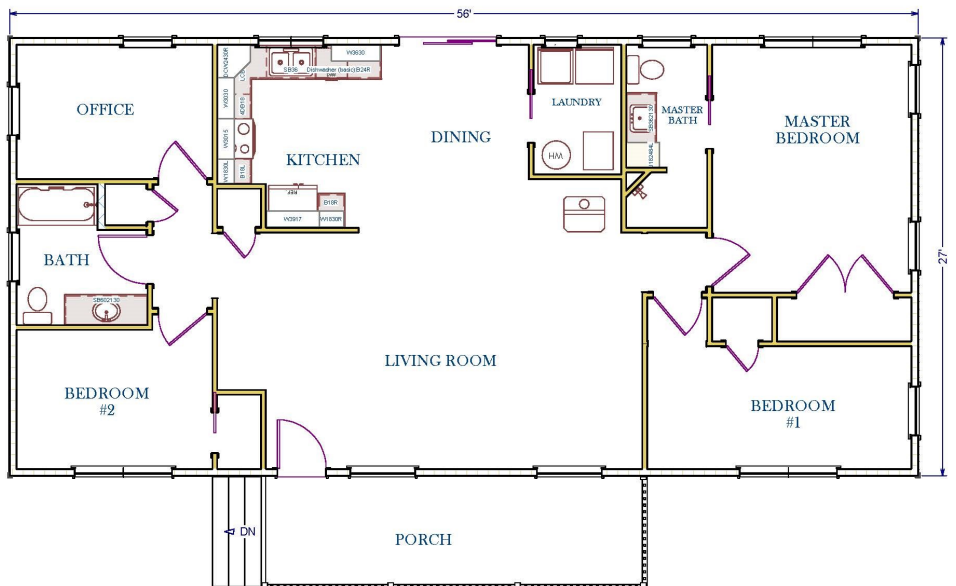

1513sq/ft Livable Shell

- 3 Bed/2 Bath
- Block Foundation
- Metal Siding/Roofing
- Chimney Flue & Skylights
- BUILT IN: 2015

GoodWillBuilders.com ~ 417-626-9663

Family Owned, Since 1986. ~ "Building for you as we would for ourselves."