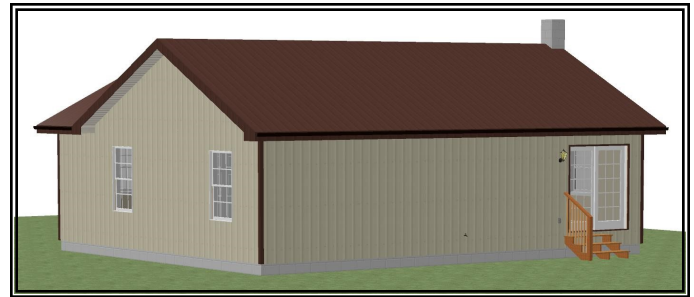

960sq/ft Complete

- 2 Bed/1 Bath
- Block Foundation
- Metal Siding/Roofing
- Wood Stove
- BUILT IN: 2018

GoodWillBuilders.com ~ 417-626-9663

Family Owned, Since 1986. ~ "Building for you as we would for ourselves."