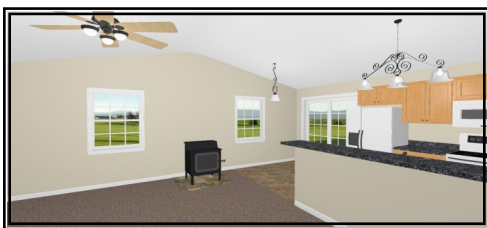

960sq/ft Complete

- 2 Bed/1 Bath
- Block Foundation
- Metal Siding/Roofing
- Wood Stove
- BUILT IN: 2018

GoodWillBuilders.com ~ 417-626-9663

Family Owned, Since 1986. ~ "Building for you as we would for ourselves."