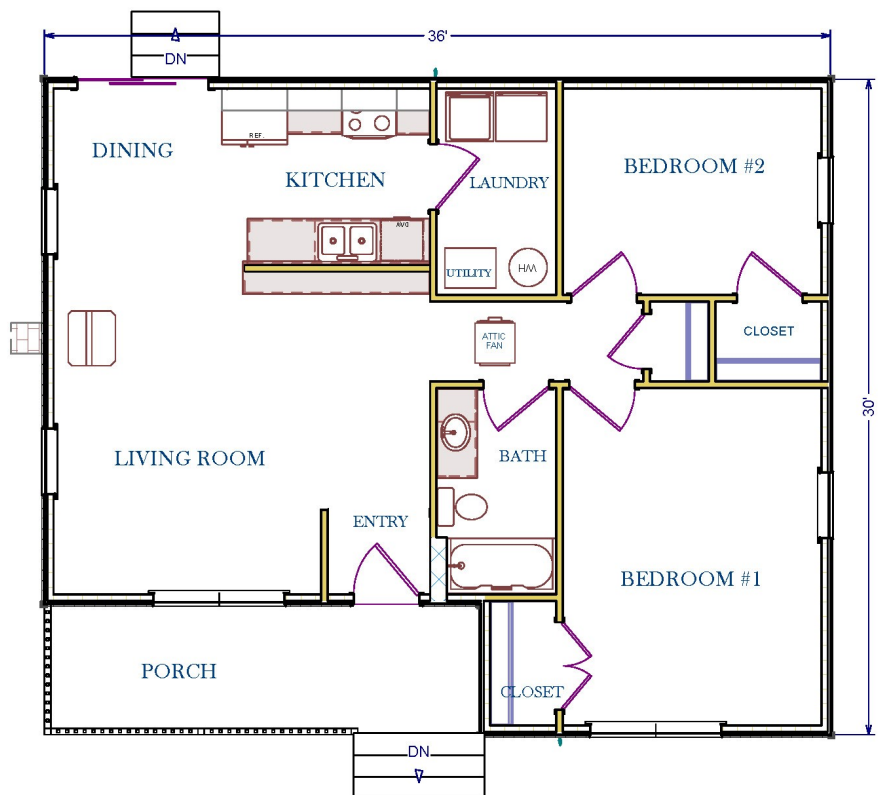

960sq/ft Complete

- 2 Bed/1 Bath
- Block Foundation
- Metal Siding/Roofing
- Wood Stove
- BUILT IN: 2018

GoodWillBuilders.com ~ 417-626-9663

Family Owned, Since 1986. ~ "Building for you as we would for ourselves."