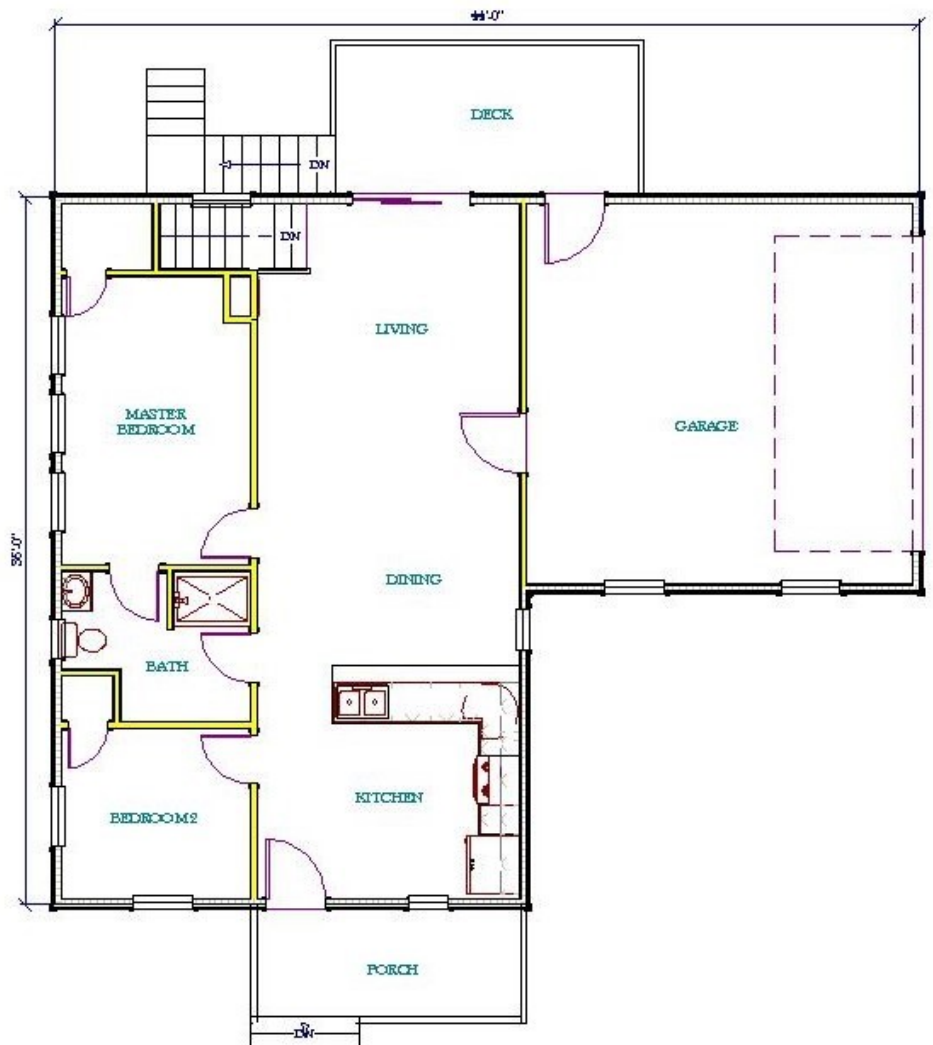

## 864sq/ft Complete

- 2 Bed/1 Bath/2 Car
- Unfinished Basement
- Metal Siding/Roofing
- Faux Rock Accent
- Chimney Flue
- BUILT IN: 2012

GoodWillBuilders.com ~ 417-626-9663

Family Owned, Since 1986. ~ "Building for you as we would for ourselves."

Rice