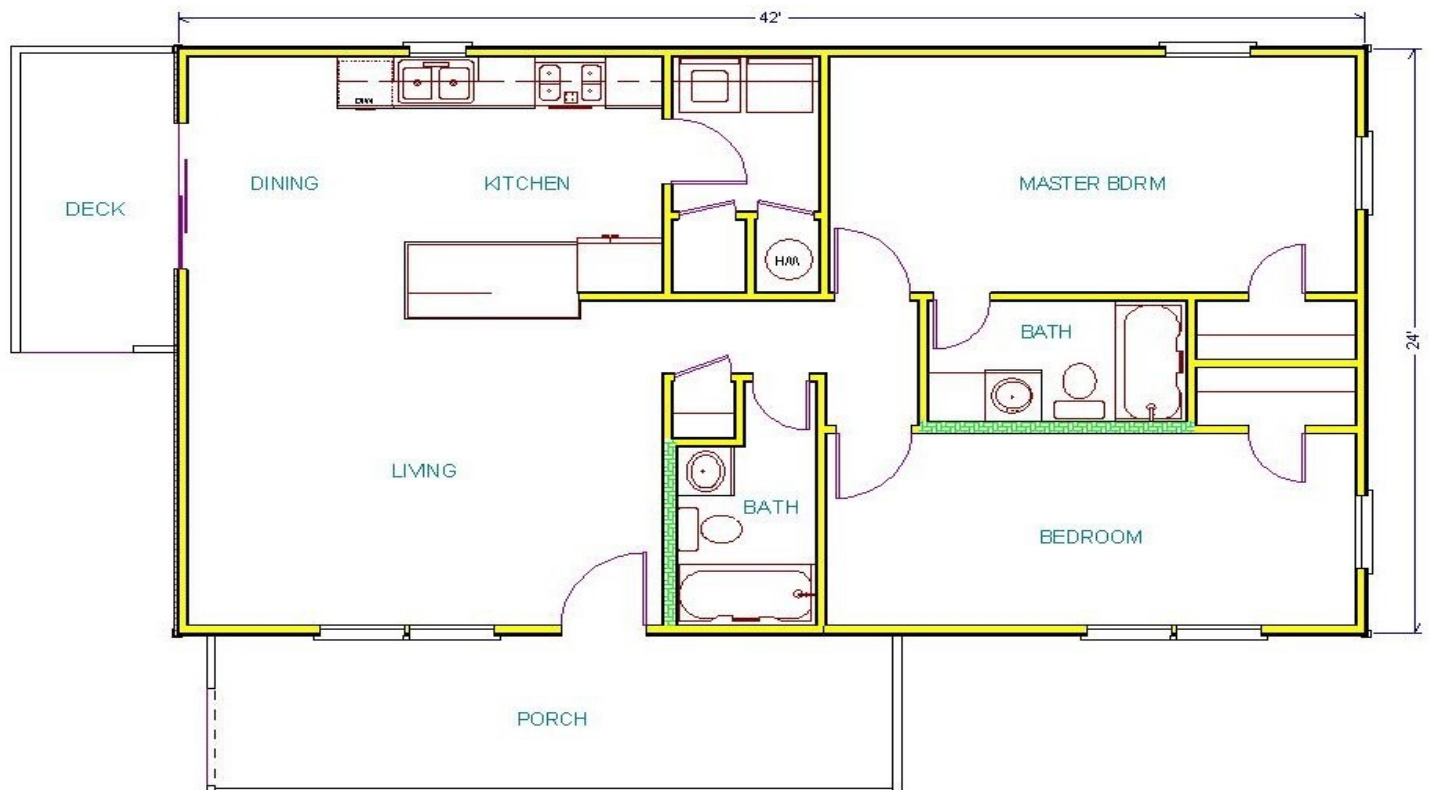

1008sq/ft Complete

- 2 Bed/2 Bath
- Block Foundation
- Vinyl/Brick/Shingle
- BUILT IN: 2005

GoodWillBuilders.com ~ 417-626-9663

Family Owned, Since 1986. ~ "Building for you as we would for ourselves."

Reed