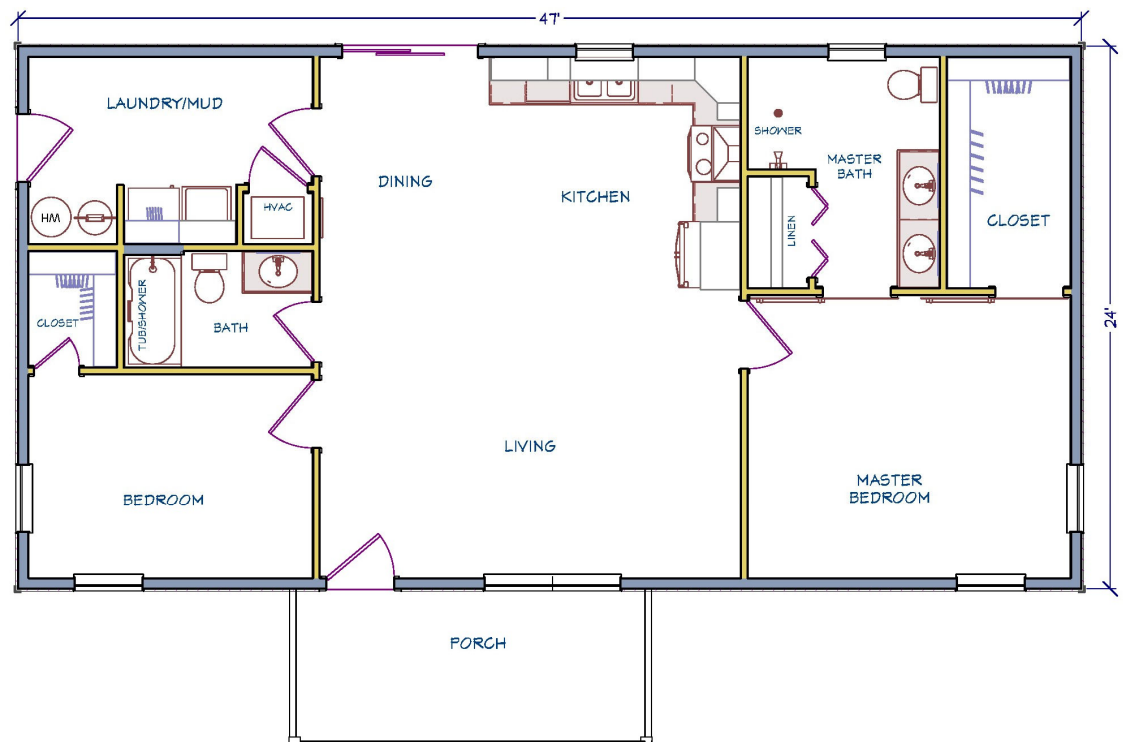

## 1128sq/ft Complete

- 2 Bed/2 Bath
- Slab Floor with Coverings
- Vinyl/Shingle Exterior
- BUILT IN: 2021

GoodWillBuilders.com ~ 417-626-9663

Family Owned, Since 1986. ~ "Building for you as we would for ourselves."