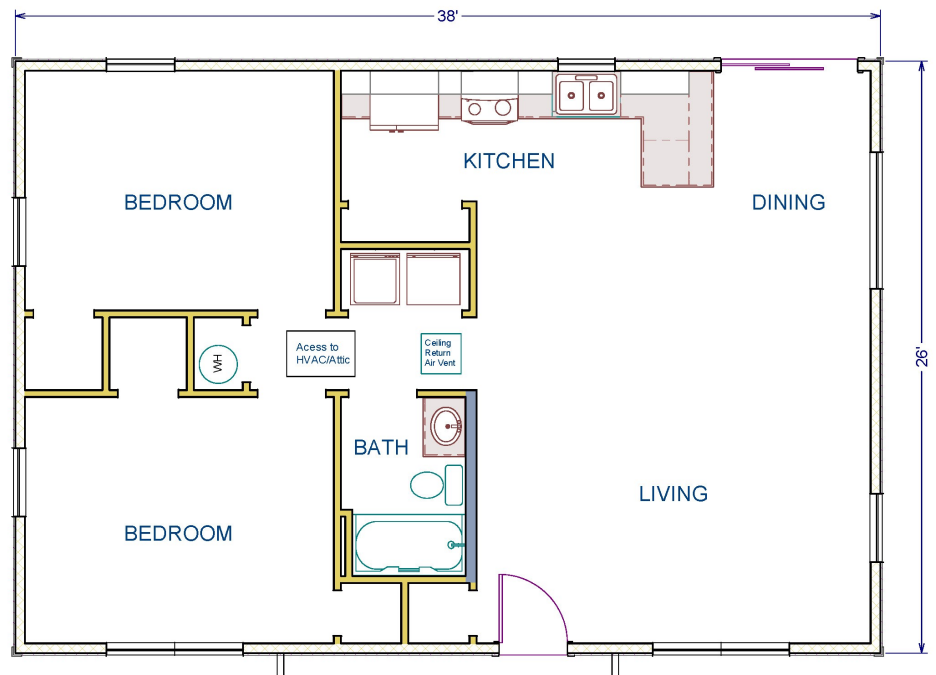

988sq/ft Livable Shell

- 2 Bed/1 Bath
- Stained Concrete Slab Floor
- Metal Siding/Roofing
- Ready-to-Finish Interior
- BUILT IN: 2019

GoodWillBuilders.com ~ 417-626-9663

Family Owned, Since 1986. ~ "Building for you as we would for ourselves."