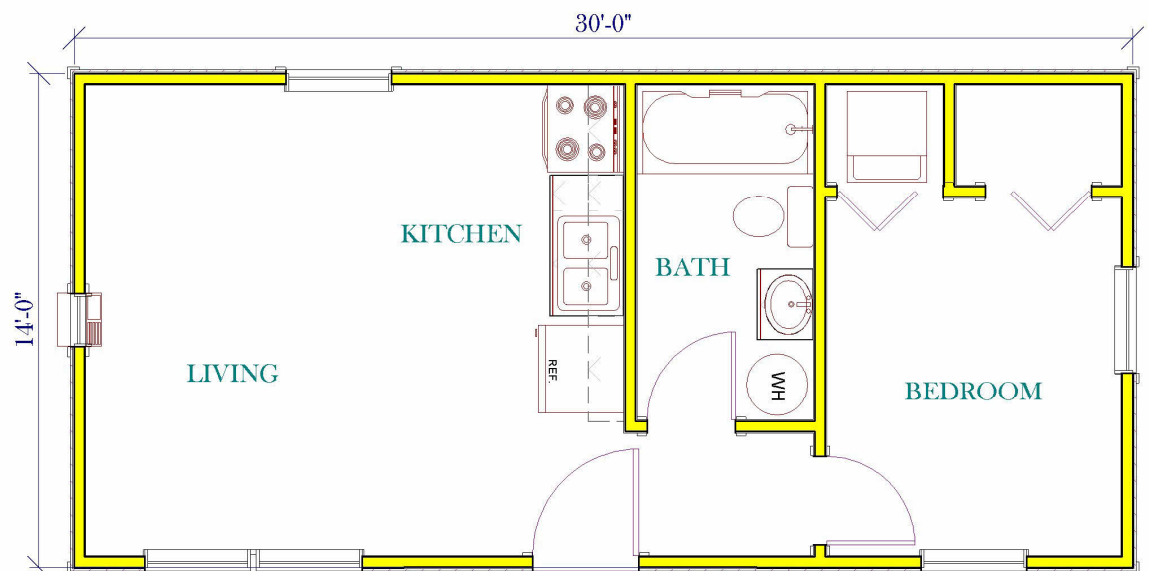

420sq/ft Complete

- 1 Bed/1 Bath
- Vinyl/Shingle Exterior
- Thru-Wall HVAC
- Stack Washer/Dryer
- BUILT IN: 2011

GoodWillBuilders.com ~ 417-626-9663

Family Owned, Since 1986. ~ "Building for you as we would for ourselves."