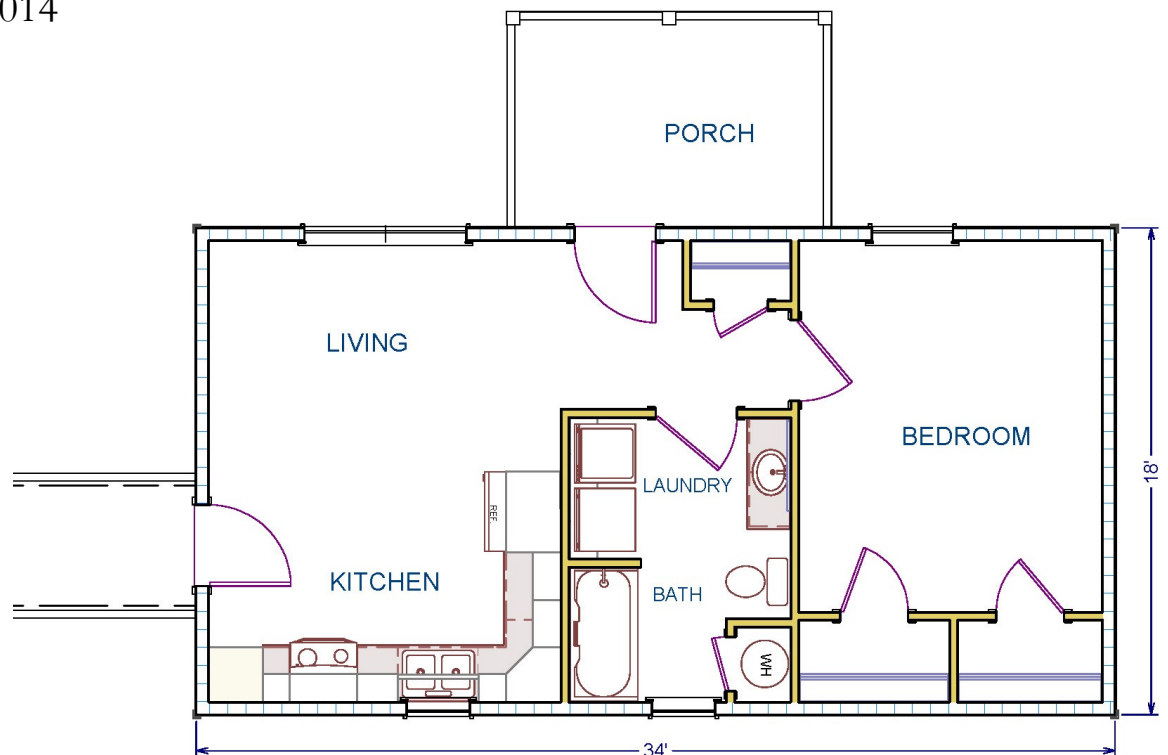

612sq/ft Complete

- 1 Bed/1 Bath ~ Addition
- Stained Concrete Slab Floor
- Metal Siding/Roofing
- BUILT IN: 2014

GoodWillBuilders.com ~ 417-626-9663

Family Owned, Since 1986. ~ "Building for you as we would for ourselves."

Lowery