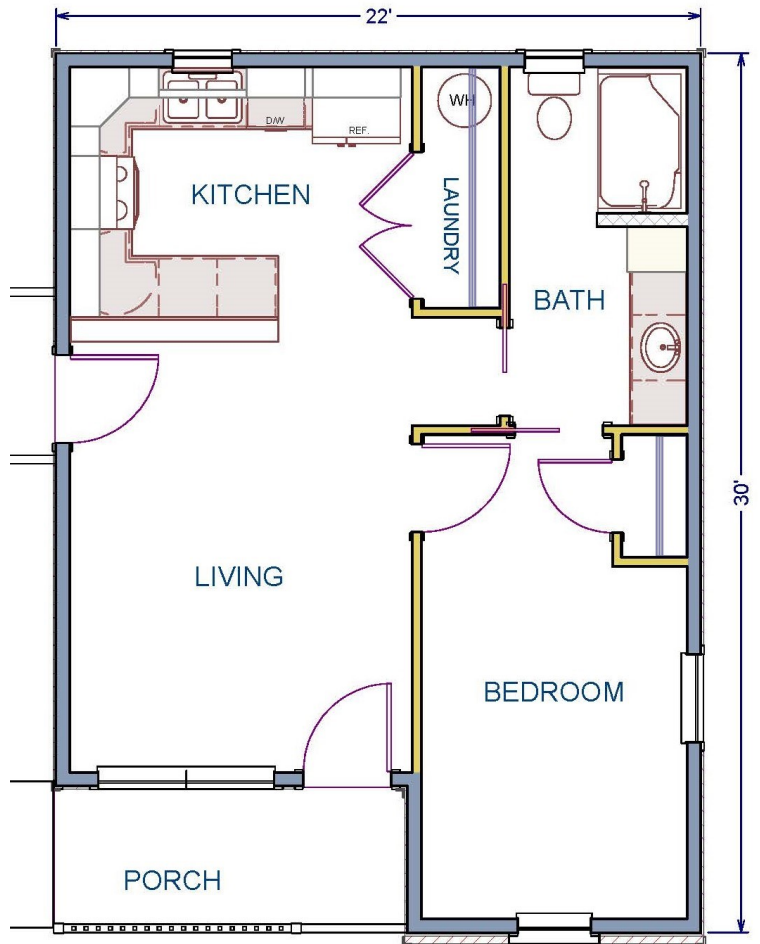

600sq/ft Complete

- 1 Bed/1 Bath ~ Addition
- Block Foundation
- Bar-Top Eat-In Kitchen
- ADA Accessible
- BUILT IN: 2012

GoodWillBuilders.com ~ 417-626-9663

Family Owned, Since 1986. ~ "Building for you as we would for ourselves."